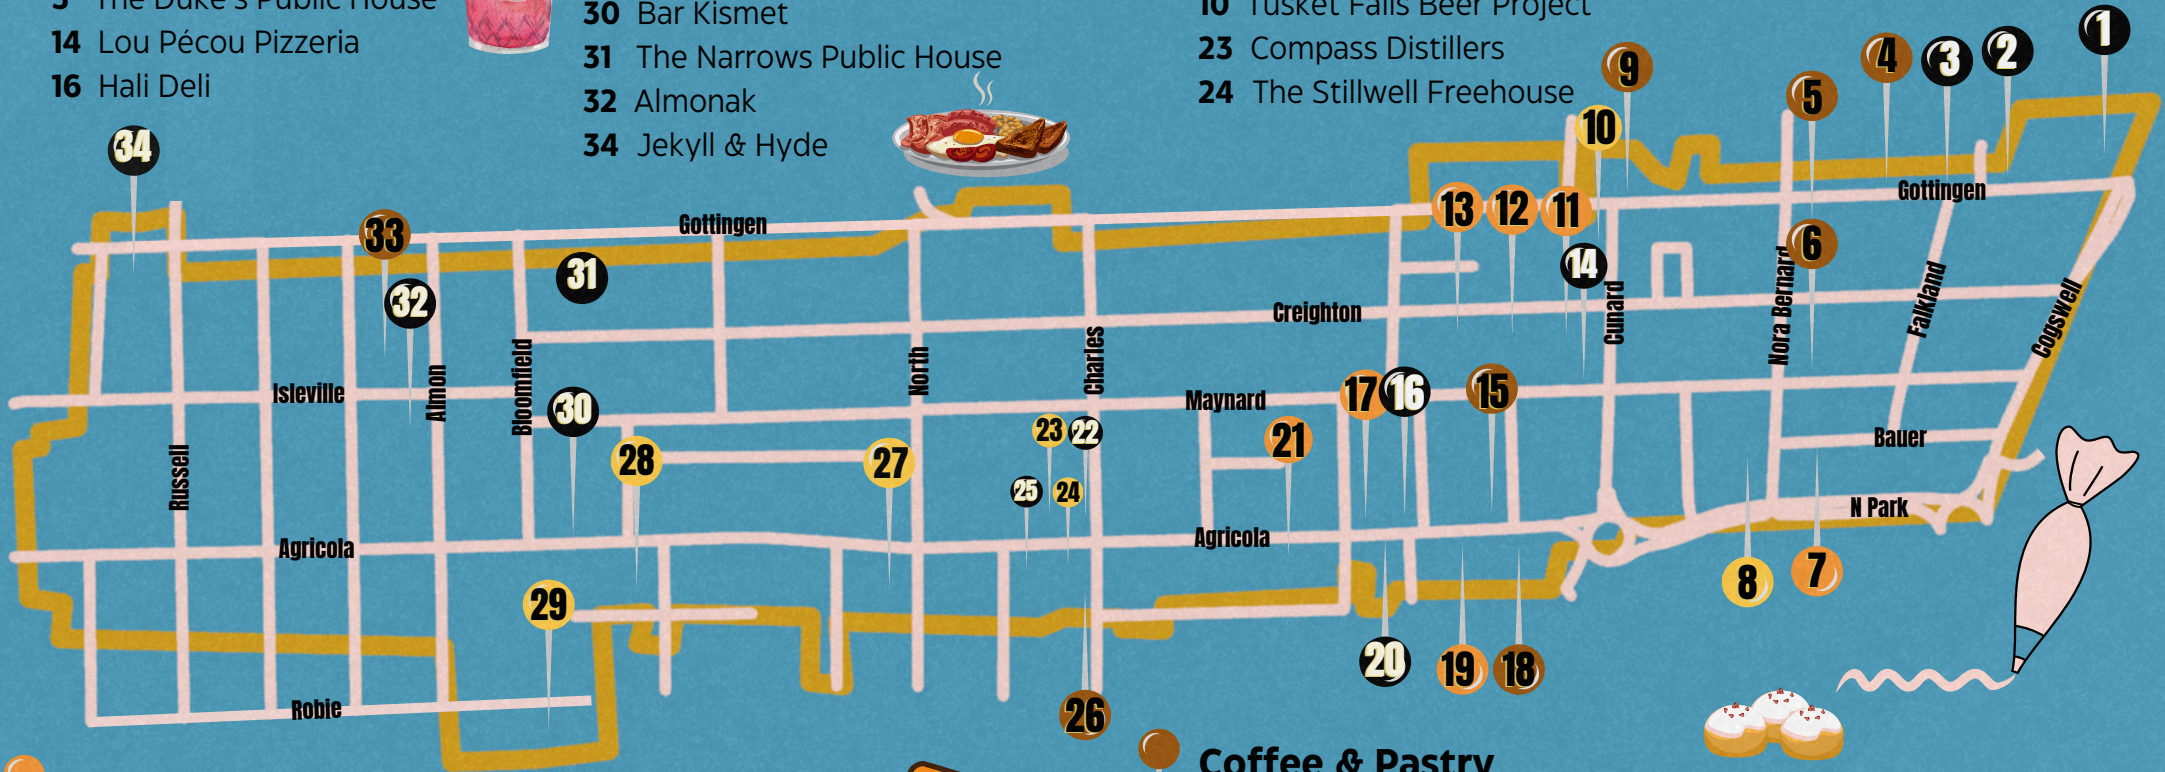

## Dinning

- 1 Moxy Hotel
- 2 The Local
- 3 The Duke's Public House
- 14 Lou Pécou Pizzeria
- 16 Hali Deli

- 20 The Brown Hound Public House
- 22 Famous Curry Garden
- 25 Agricola Street Brasserie
- 30 Bar Kismet
- 31 The Narrows Public House
- 32 Almonak
- 34 Jekyll & Hyde

## Brewery & Distillery

- 8 Good Robot - The Commons
- 10 Tusk Falls Beer Project
- 23 Compass Distillers
- 24 The Stillwell Freehouse

- 27 Chain Yard Taproom
- 28 Smokehouse Taproom
- 29 Good Robot - Robie

## Quick Grab

- 7 Dee Dee's Ice Cream
- 11 Springhouse Market
- 12 G-Street Pizza
- 13 Vandal Doughnuts
- 17 Luke's Small Goods
- 19 Randy's Pizza
- 21 a Pria Cafe and Deli

## Coffee & Pastry

- 4 LF Bakery
- 5 The Nook
- 6 Ramblers
- 9 Alteregos Cafe
- 15 CAFÉ LARA
- 18 Cempool Calavera Negra Cafe
- 26 The Osney Café
- 33 Espresso 46

Interactive Map

**northend**  
BUSINESS ASSOCIATION